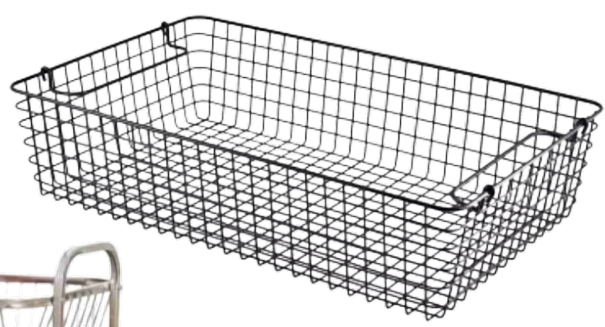

CHOICE TOKRI SQUARE/ ROUND

Size 1, 2, 3

CHOICE FRUIT TROLLY ROUND/SQUARE

Size 3 STEPS, 4 STEPS